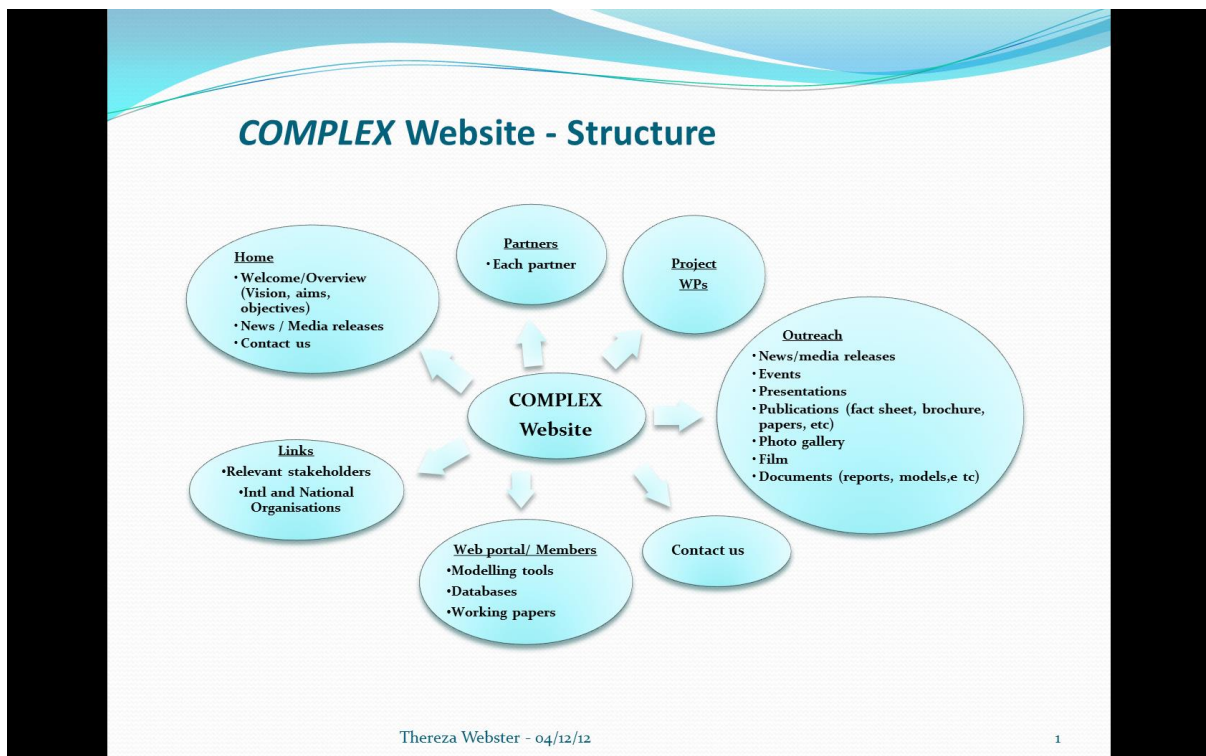

COMPLEX Project Website – Deliverable 7.4

This deliverable can be found following the link <http://www.complex.ac.uk/> .

The project website has been conceived and built using principles of good practice on design, accessibility, navigation and content management. The information is presented in a coherent manner on all pages of the site including branding consistency/ visual identity (logo, fonts, colours, font size, layout) .

Below is the structure of the website. The web portal/ Member area is currently under construction.